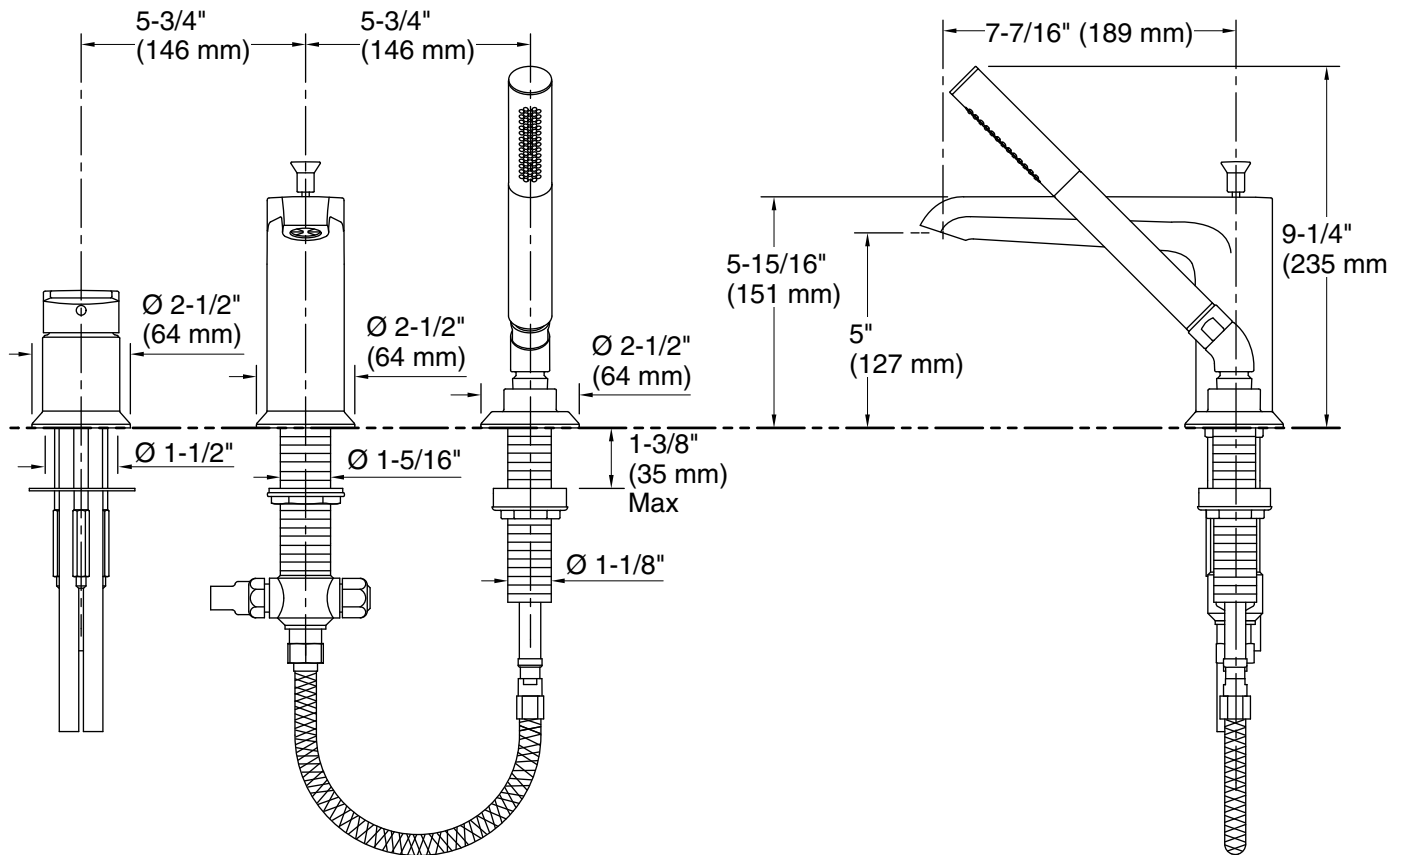

## Installation

- Deck- or bath-mount.
- Coordinates with Pitch® bath and shower trim.

## Included Components

Additional Components:

60" metal hose  
Handshower

## Technical Information

All product dimensions are nominal.

### Spout:

Spout reach: 7-7/16" (189 mm)